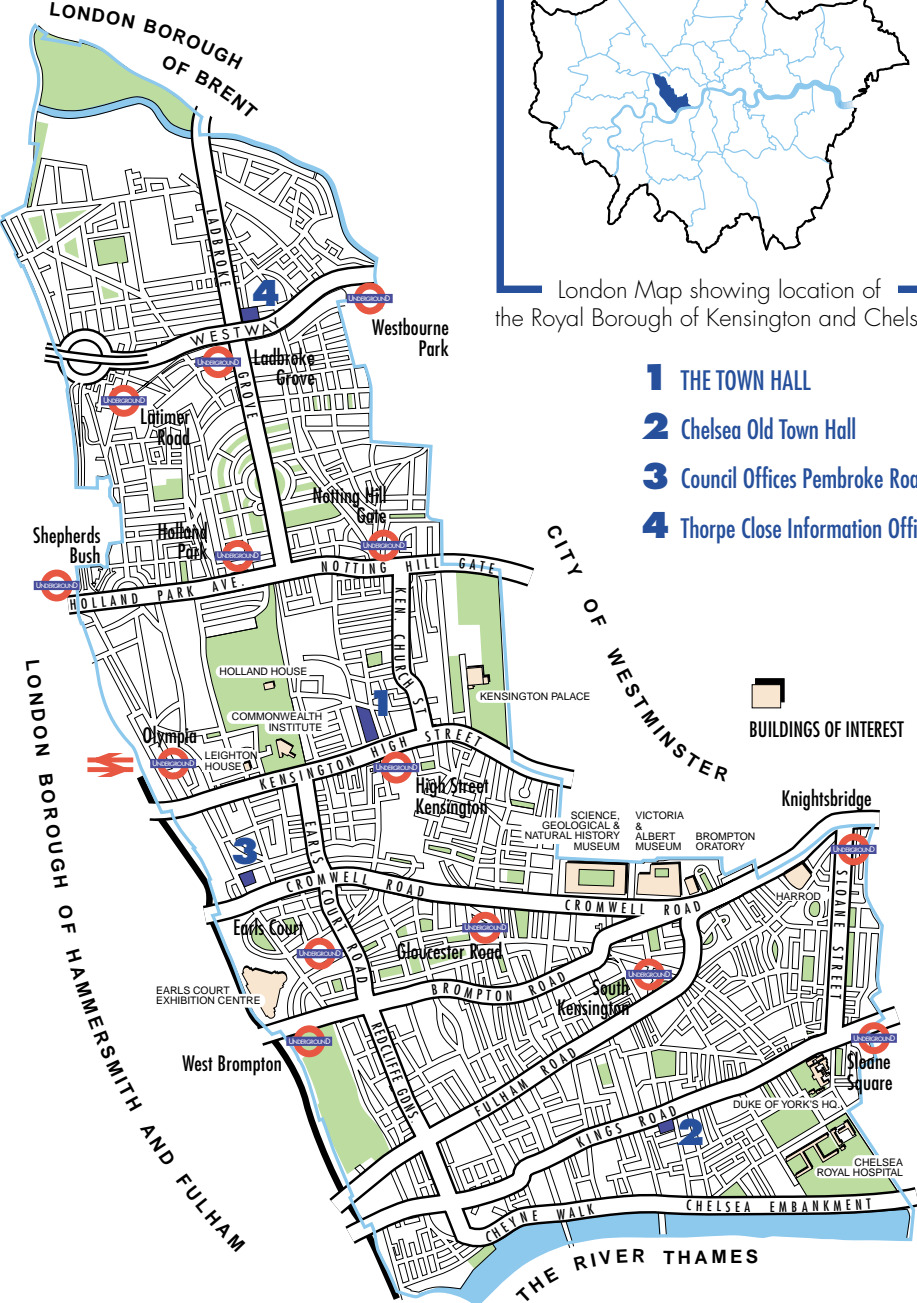

BOROUGH MAP

London Map showing location of the Royal Borough of Kensington and Chelsea

- 1 THE TOWN HALL**
- 2 Chelsea Old Town Hall**
- 3 Council Offices Pembroke Road**
- 4 Thorpe Close Information Office**